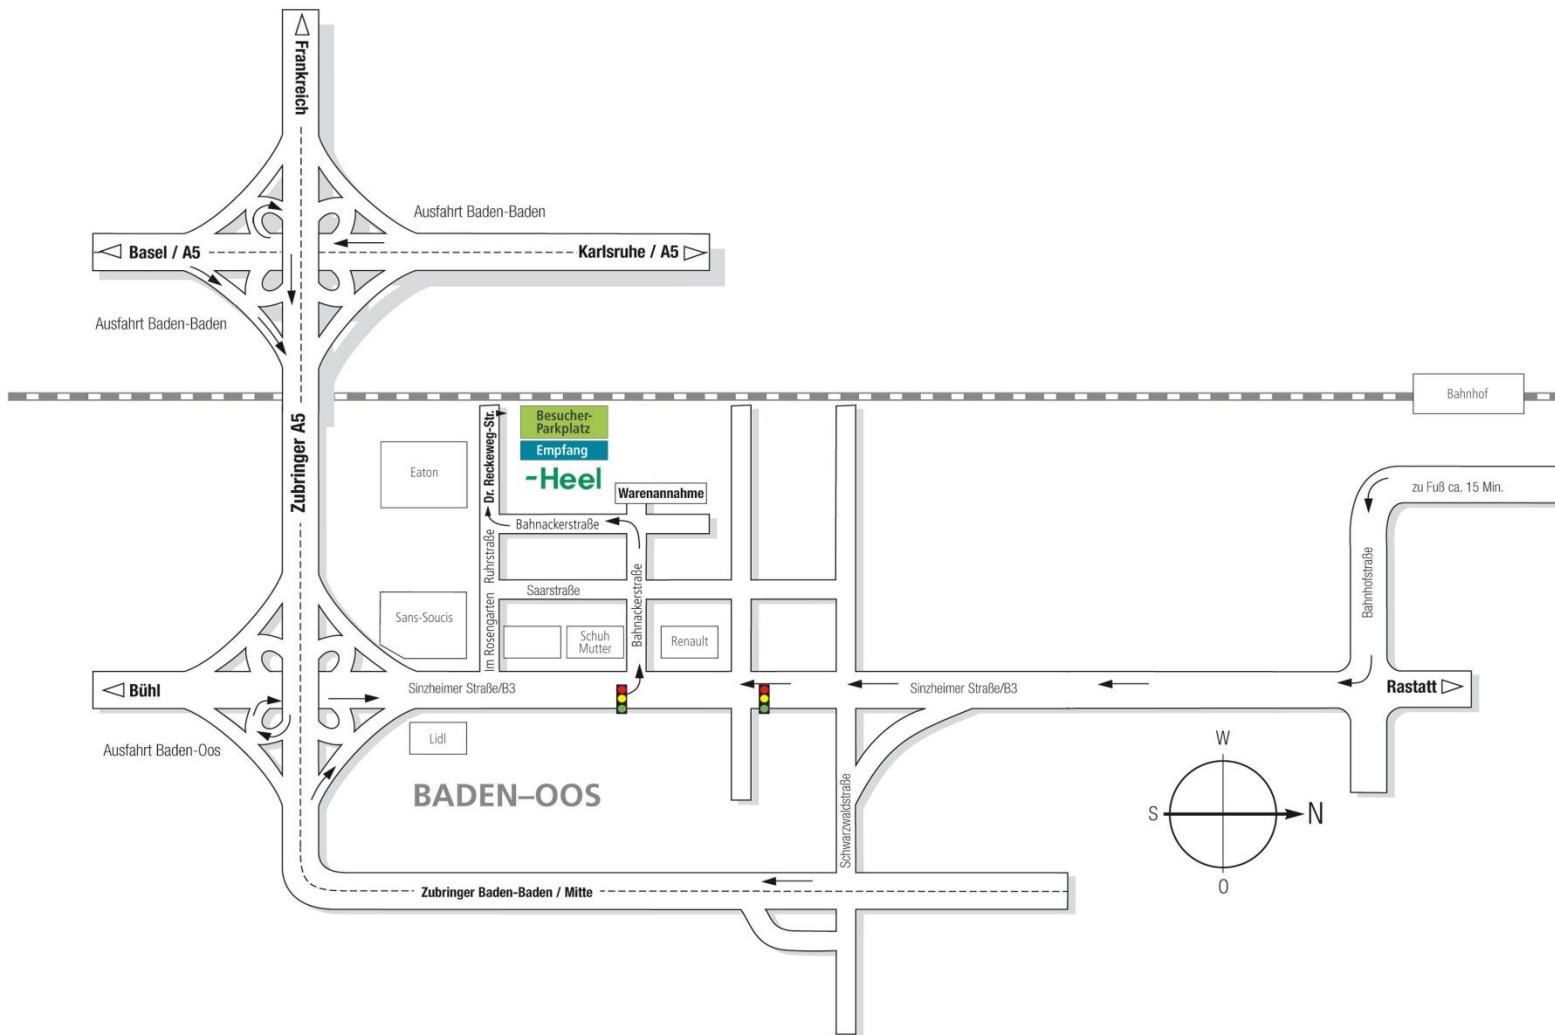

Directions Headquarter

From Basel/Karlsruhe (Highway A5)

- A5 exit Baden-Baden/Iffezheim
- drive on B500 direction Baden-Baden
- after 1.5 km take exit BAD Oos/Oos-Süd
- after city sign Baden-Baden turn left at 1. traffic light into Bahnackerstraße
- follow the road till Dr.-Reckeweg-Straße
- turn right into Dr.-Reckeweg-Straße
- visitor parking area and entry are at the end of the street on the right

From Baden-Baden

- distributor road (B 500) direction A5
- drive on B500 direction Baden-Baden
- after 3.5 km take exit BAD Oos/Oos-Süd
- after city sign Baden-Baden turn left at 1. traffic light into Bahnackerstraße
- follow the road till Dr.-Reckeweg-Straße
- turn right into Dr.-Reckeweg-Straße
- visitor parking area and entry are at the end of the street on the right